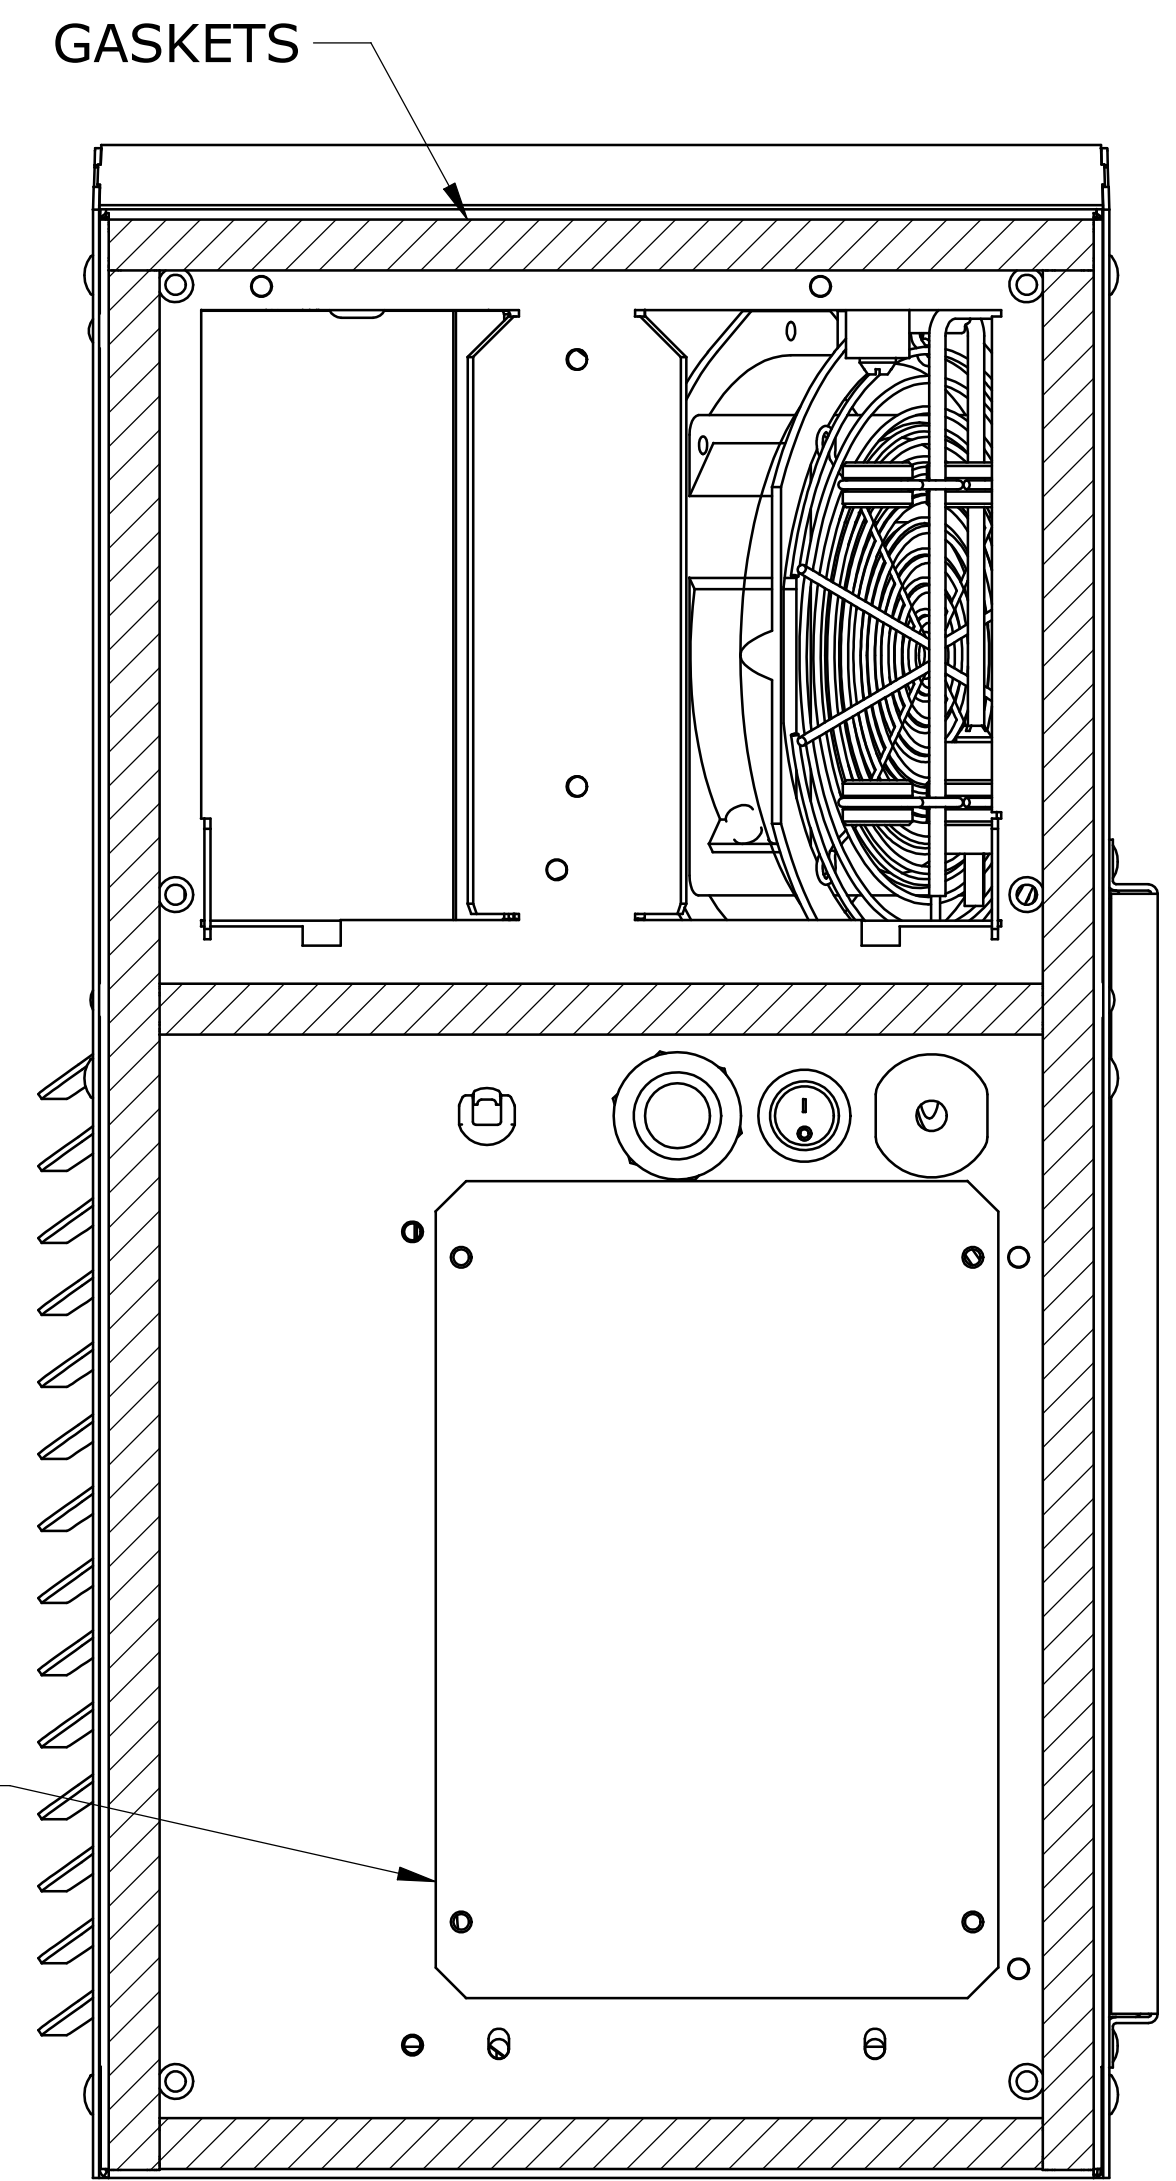

DETAIL A

EASY MOUNT FLANGE ASSISTS ONE-MAN INSTALLATION; UNIT INITIALLY HUNG ON AIR FLOW OPENING

ONLY A SINGLE AIR FLOW OPENING IS REQUIRED

TITLE		
COMPACT SERIES CS020		
SIZE	DWG NO	REV
68" x 44"	CS020	
FILE NAME: isc_cs_020_dwg.dft		
SCALE:	WEIGHT:	SHEET 1 OF 1