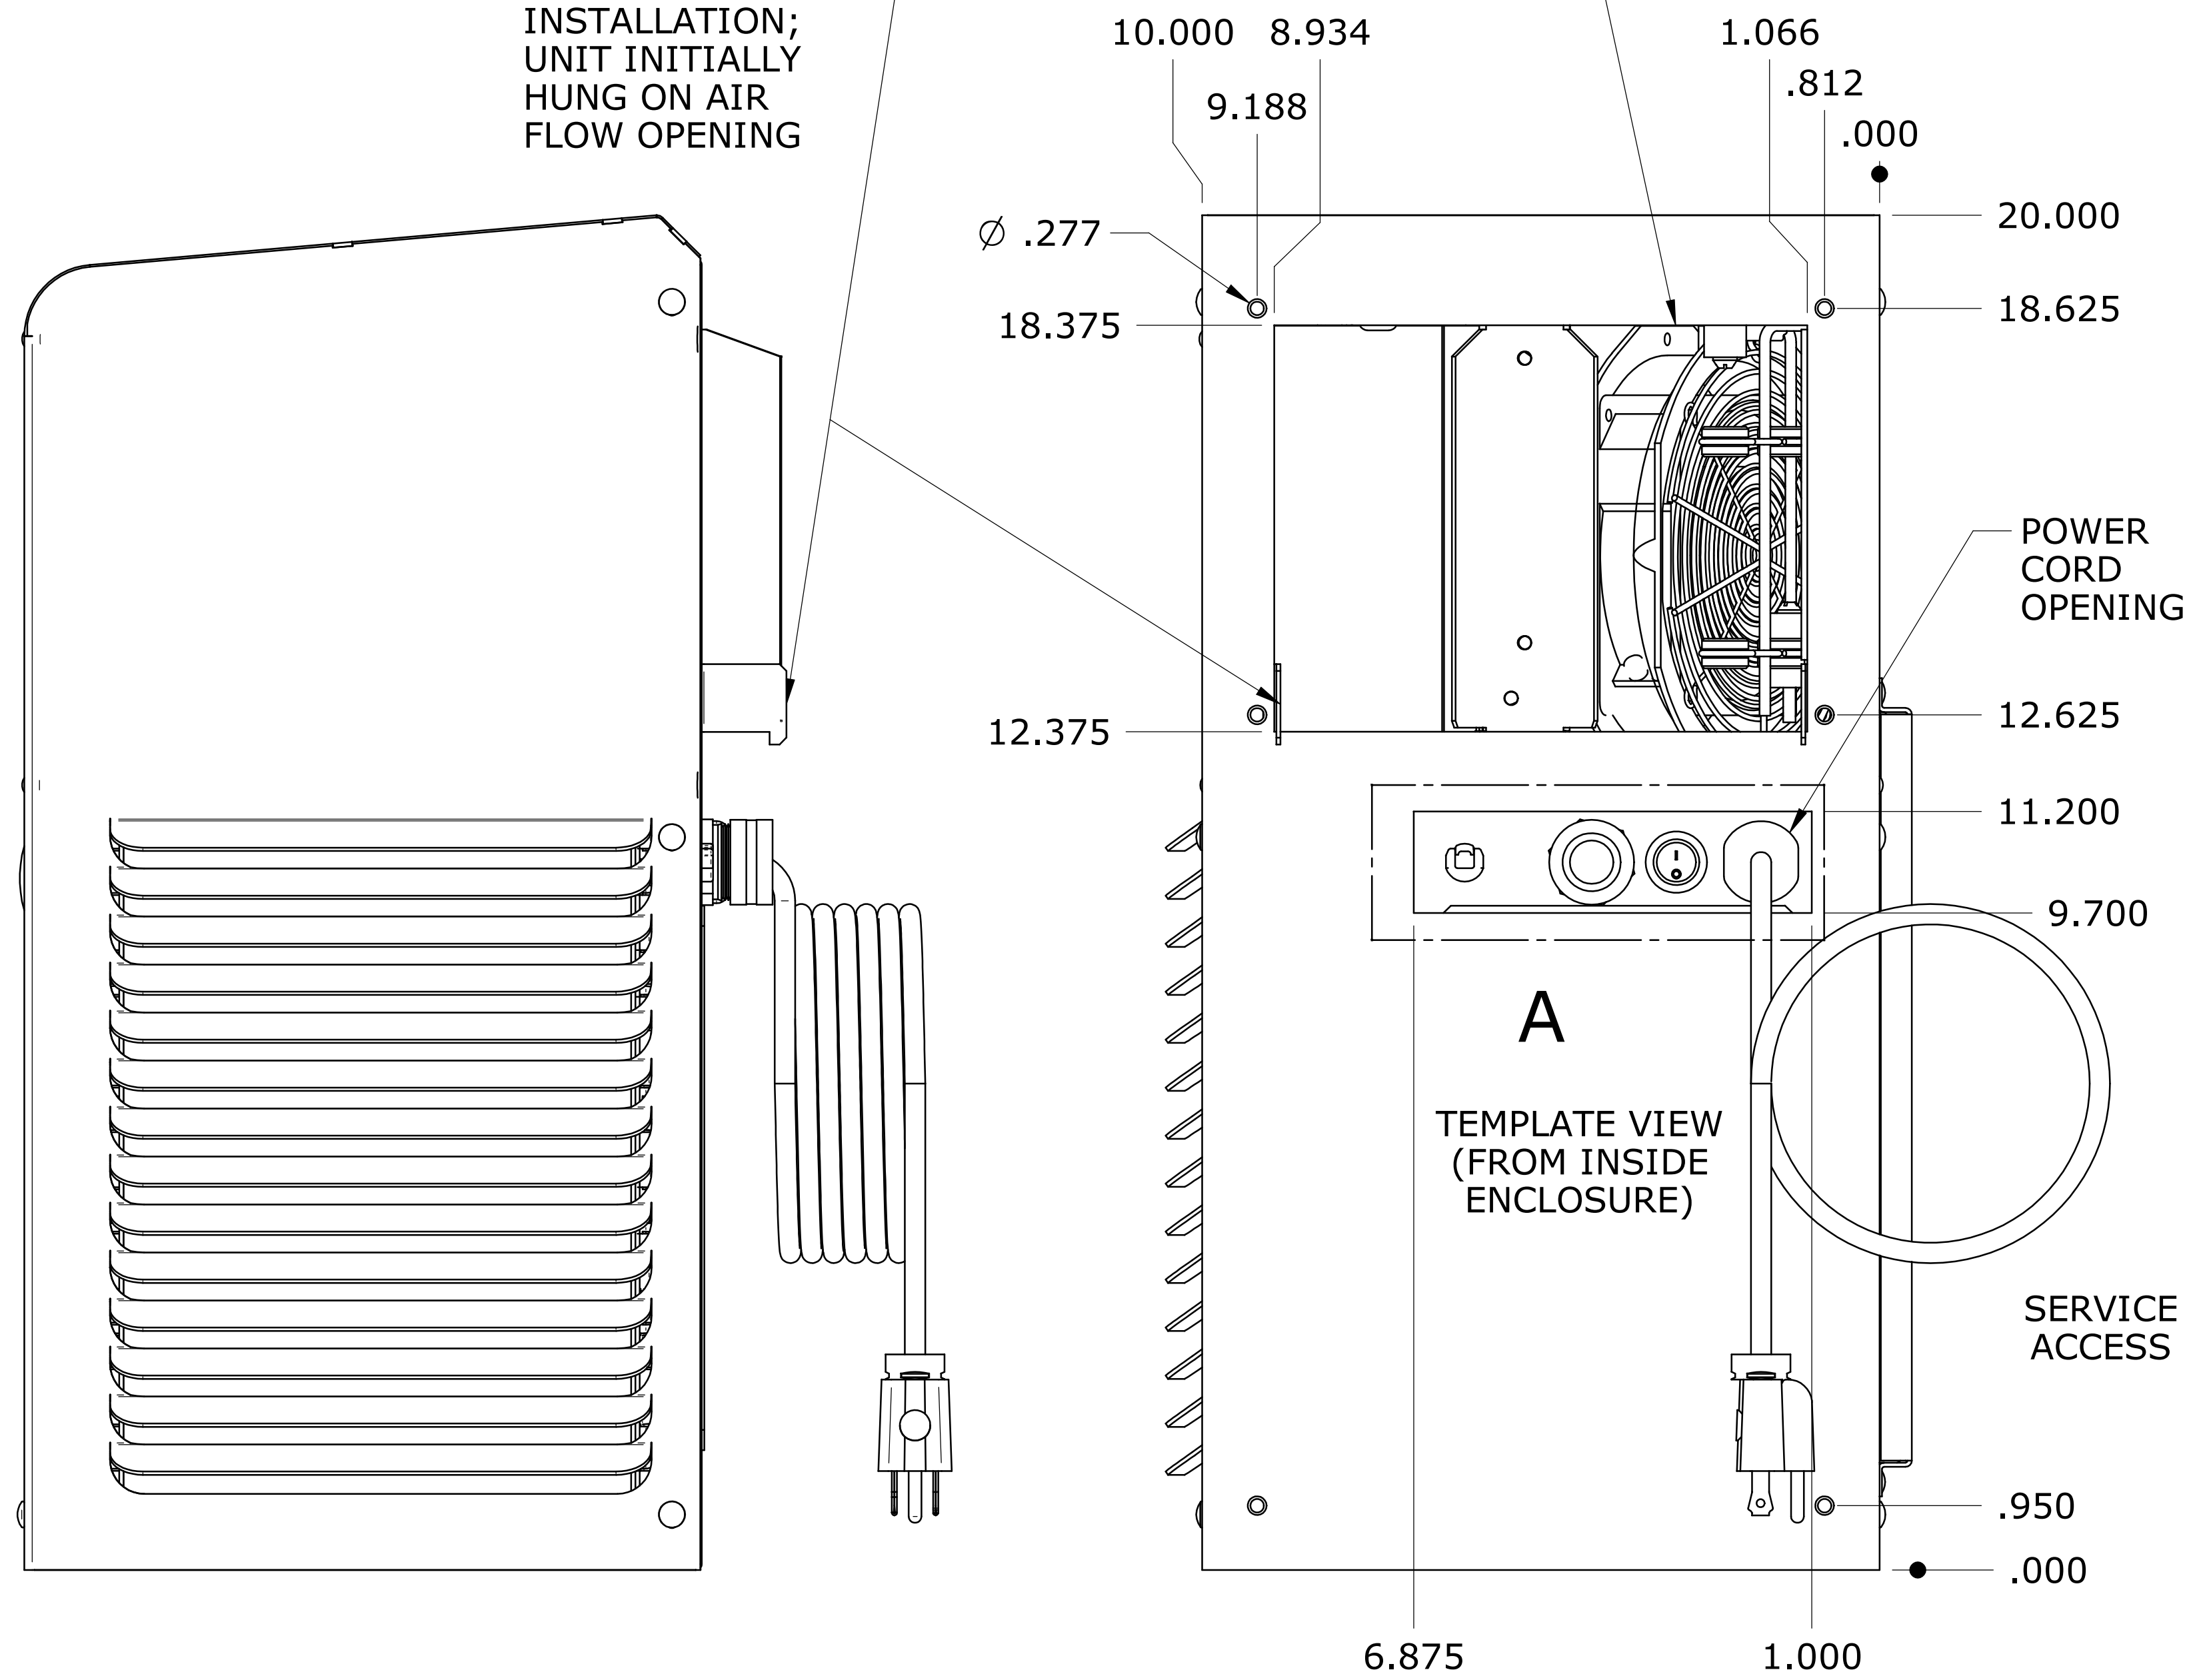

DETAIL A

EASY MOUNT FLANGE ASSISTS ONE-MAN INSTALLATION; UNIT INITIALLY HUNG ON AIR FLOW OPENING

ONLY A SINGLE AIR FLOW OPENING IS REQUIRED

TITLE		
COMPACT SERIES CS020		
SIZE	DWG NO	REV
68" x 44"	CS020	
FILE NAME: isc_cs_020_dwg.dft		
SCALE:	WEIGHT:	SHEET 1 OF 1