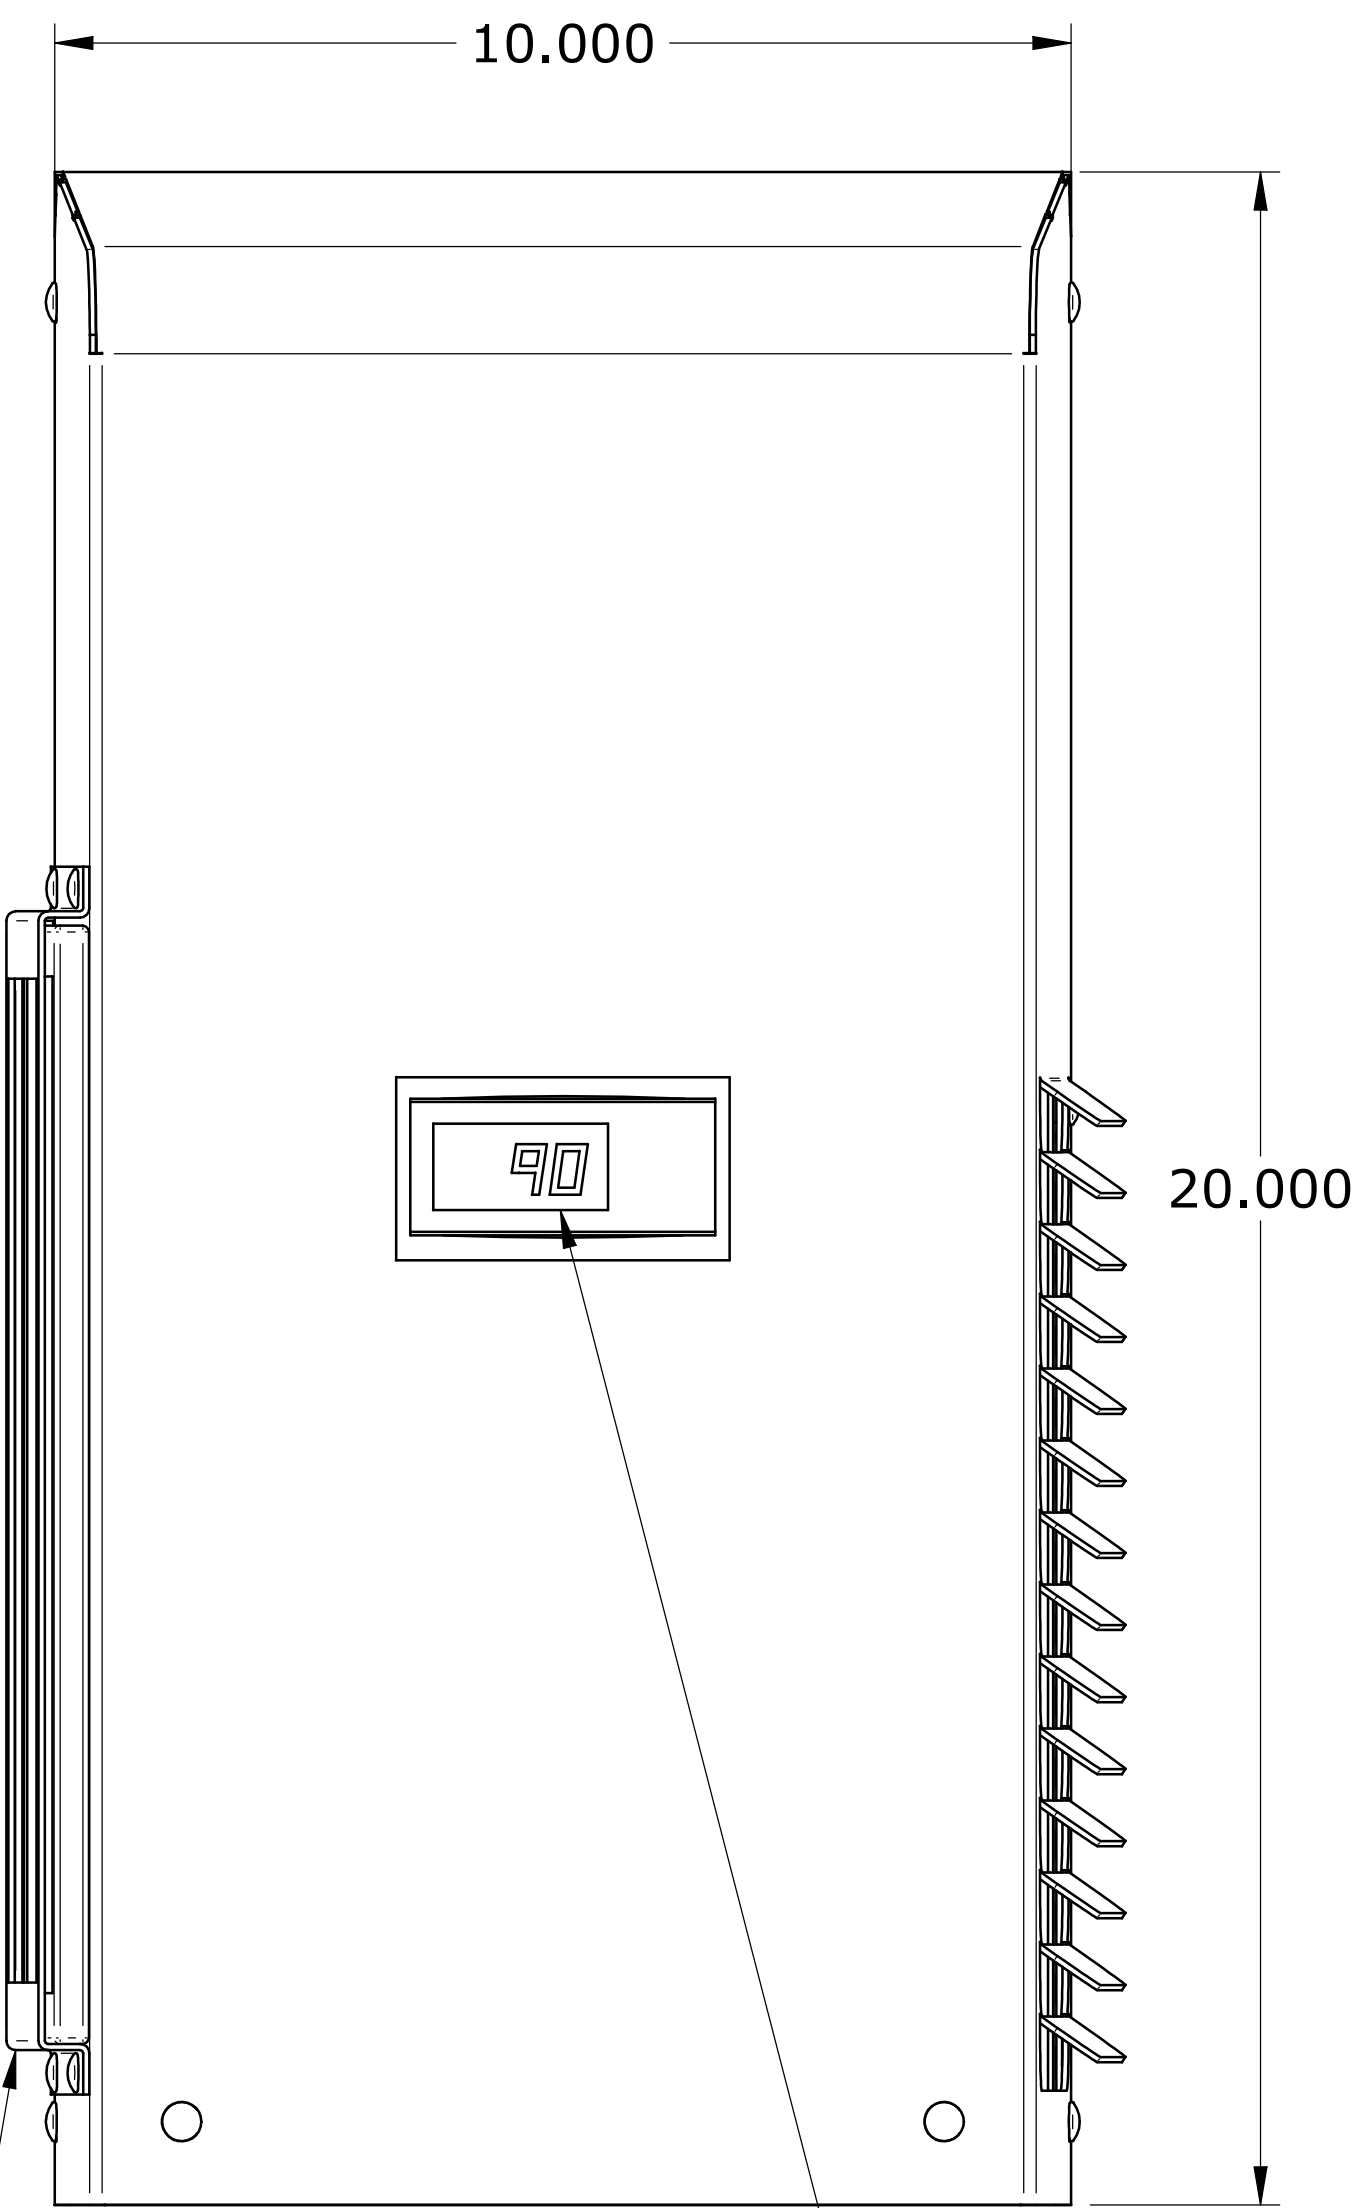

DETAIL A

EASY MOUNT FLANGE ASSISTS ONE-MAN INSTALLATION; UNIT INITIALLY HUNG ON AIR FLOW OPENING

ONLY A SINGLE AIR FLOW OPENING IS REQUIRED

TITLE		
COMPACT SERIES CS020		
SIZE	DWG NO	REV
68" x 44"	CS020	
FILE NAME: isc_cs_020_dwg.dft		
SCALE:	WEIGHT:	SHEET 1 OF 1