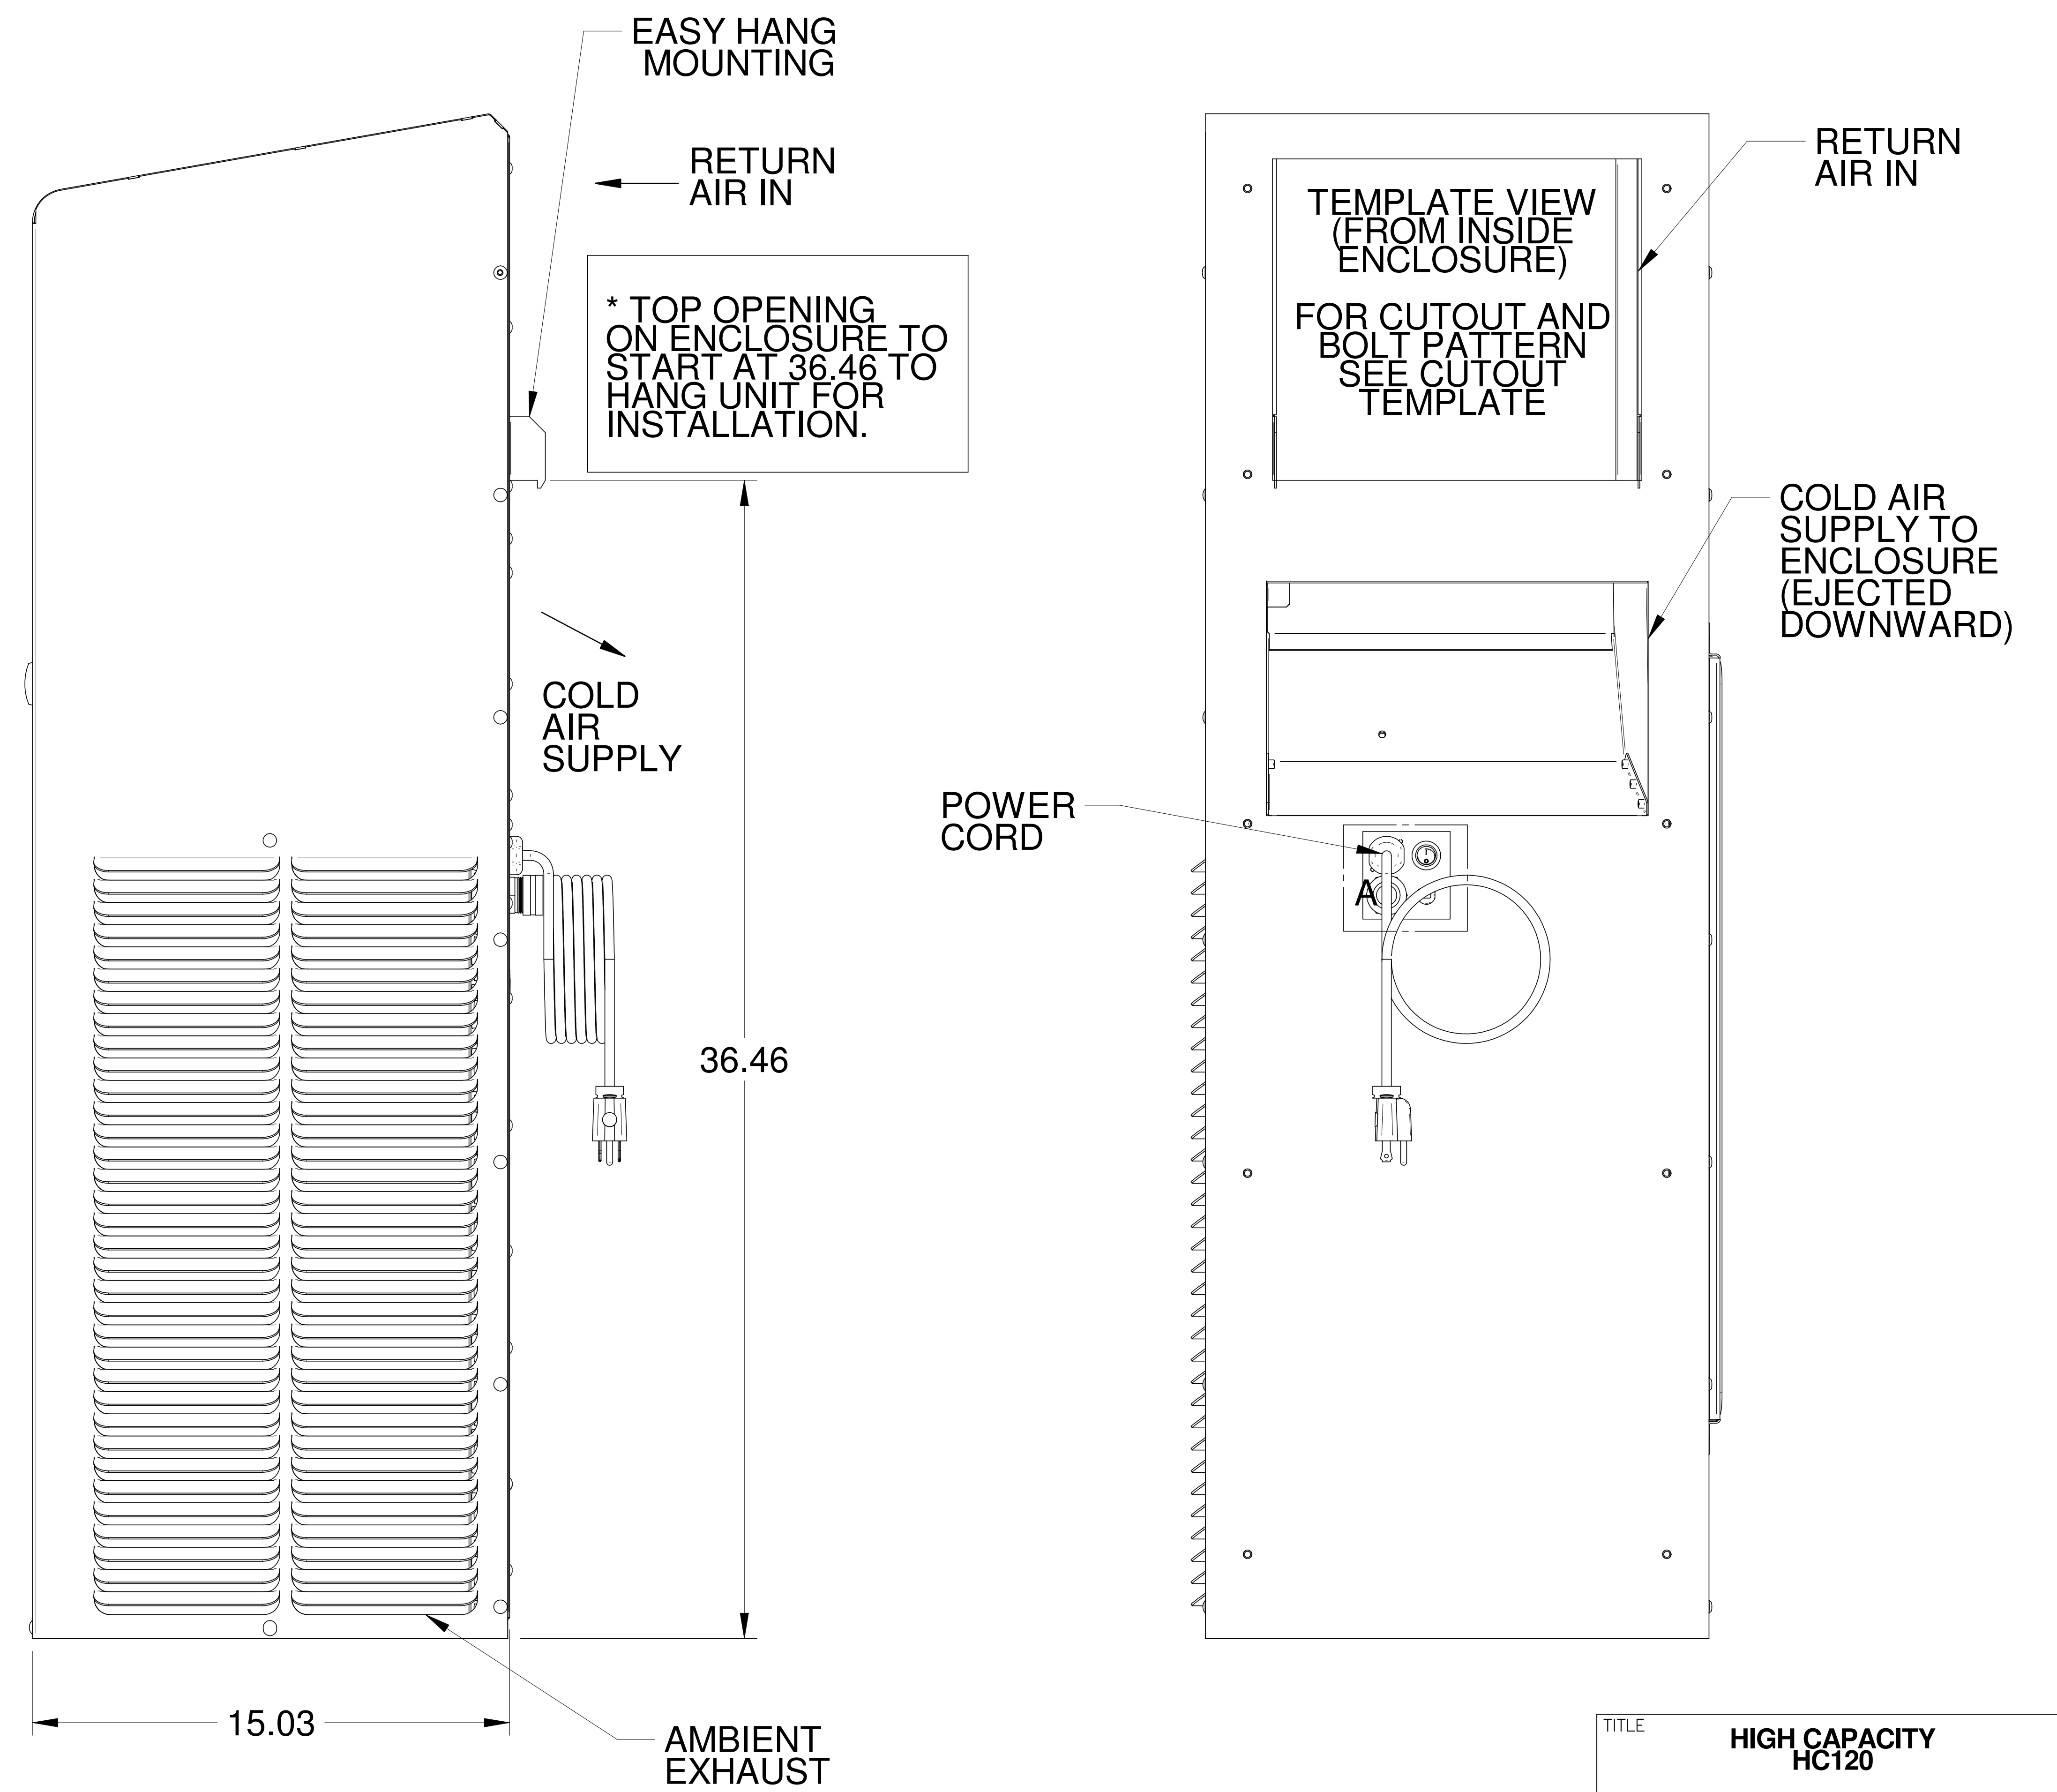

- AMBIENT AIR IN
REUSABLE FILTER.
OPTIONAL FRAME:
- 1) SECURITY FRAME STANDARD
ON STAINLESS STEEL
 - 2) SLIDING FRAME STANDARD
ON PAINTED
 - 3) OPTIONAL 2" FILTER
WITH SLIDING FRAME ONLY

TITLE		HIGH CAPACITY HC120	
SIZE 156" x 86"	DWG NO	HC120	REV
SCALE:	WEIGHT:	SHEET 1 OF 1	